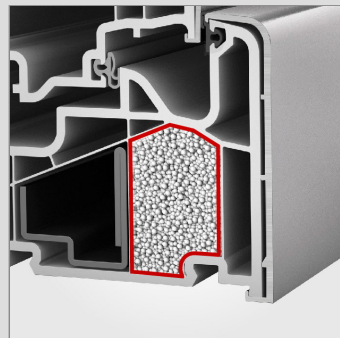

KF 410 UPVC-ALUMINIUM-WINDOW

CHARACTERISTICS

 **Thermal insulation** (in W/m²K)
U_w up to 0,62

 **Sound reduction** (in dB)
up to 34 - 47

 **Security**
up to RC 2

 **Locking**
fully concealed

 **Installation Depth** (in mm)
93

I-tec Glazing

I-tec Insulation

I-tec Decor

Benefitting from weather-resistant aluminium cladding, these windows can be designed in many different colours. Thanks to the I-tec Insulation technology, the frame is insulated all round and thermal insulation is significantly improved. The new I-tec Decor digital printing technology provides you with a wide range of designs to customise the inside. Also available as a uPVC only window.

GM Glasmaß / Glass size
 RA Rahmenaußenmaß / Outside frame size
 TM Teilungsmaß / Division size

**Values**

Glass Build Up	GC	Coating	AH	U _g	g	U _f	Psi	U _w	R _w	C	Ctr	Certificate - Thermal Performance	Certificate - Sound
4b/18Ar/4/18Ar/b4	3N2	ECLAZ®	Iso Alu	0,5 0,5	60% 60%	0,92 0,92	0,033 0,073	0,71 0,81	34 34	-2 -2	-6 -6	✓ ✓	✓ ✓
6b/18Ar/4/16Ar/b4	33U	ECLAZ®	Iso Alu	0,5 0,5	59% 59%	0,92 0,92	0,033 0,073	0,71 0,81	40 40	-2 -2	-6 -6	✓ ✓	✓ ✓
4b/16Ar/4/15Ar/ b44.2(VSG-S)	34N	ECLAZ®	Iso Alu	0,6 0,6	60% 60%	0,92 0,92	0,033 0,073	0,78 0,88	42 42	-3 -3	-8 -8	✓ ✓	✓ ✓
6b/15Ar/4/14Ar/ b44.2(VSG-S)	34P	ECLAZ®	Iso Alu	0,6 0,6	59% 59%	0,92 0,92	0,033 0,073	0,78 0,88	43 43	-2 -2	-6 -6	✓ ✓	✓ ✓
44b.2(VSG-S)/18Ar/4/16Ar/ b44.2(VSG-S)	3ND	ECLAZ®	Iso Alu	0,5 0,5	55% 55%	0,92 0,92	0,033 0,073	0,71 0,81	47 47	-1 -1	-4 -4	✓ ✓	✓ ✓
44b.2(VSG-S)/15Ar/4/12Ar/b44.2(VSG-S)	3FH	ECLAZ®	Iso Alu	0,6 0,6	55% 55%	0,92 0,92	0,033 0,073	0,78 0,88	45 45	-1 -1	-5 -5	✓ ✓	× ×