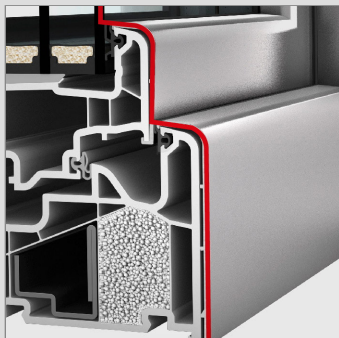

KF 410 UPVC-ALUMINIUM-WINDOW

CHARACTERISTICS

 **Thermal insulation** (in W/m²K)
U_w up to 0,62

 **Sound reduction** (in dB)
up to 34 - 47

 **Security**
up to RC 2

 **Locking**
fully concealed

 **Installation Depth** (in mm)
93

I-tec Glazing

I-tec Insulation

I-tec Decor

Benefitting from weather-resistant aluminium cladding, these windows can be designed in many different colours. Thanks to the I-tec Insulation technology, the frame is insulated all round and thermal insulation is significantly improved. The new I-tec Decor digital printing technology provides you with a wide range of designs to customise the inside. Also available as a uPVC only window.

GM Glasmaß / Glass size
 RA Rahmenaußenmaß / Outside frame size
 TM Teilungsmaß / Division size

**Values**

Glass Build Up	GC	Coating	AH	U _g	g	U _f	Psi	U _w	R _w	C	Ctr	Certificate - Thermal Performance	Certificate - Sound
4b/18Ar/4/18Ar/b4	3N2	ECLAZ®	Iso Alu	0,5 0,5	60% 60%	0,92 0,92	0,033 0,073	0,71 0,81	34 34	-2 -2	-6 -6	✓ ✓	✓ ✓
6b/18Ar/4/16Ar/b4	33U	ECLAZ®	Iso Alu	0,5 0,5	59% 59%	0,92 0,92	0,033 0,073	0,71 0,81	40 40	-2 -2	-6 -6	✓ ✓	✓ ✓
4b/16Ar/4/15Ar/ b44.2(VSG-S)	34N	ECLAZ®	Iso Alu	0,6 0,6	60% 60%	0,92 0,92	0,033 0,073	0,78 0,88	42 42	-3 -3	-8 -8	✓ ✓	✓ ✓
6b/15Ar/4/14Ar/ b44.2(VSG-S)	34P	ECLAZ®	Iso Alu	0,6 0,6	59% 59%	0,92 0,92	0,033 0,073	0,78 0,88	43 43	-2 -2	-6 -6	✓ ✓	✓ ✓
44b.2(VSG-S)/18Ar/4/16Ar/ b44.2(VSG-S)	3ND	ECLAZ®	Iso Alu	0,5 0,5	55% 55%	0,92 0,92	0,033 0,073	0,71 0,81	47 47	-1 -1	-4 -4	✓ ✓	✓ ✓
44b.2(VSG-S)/15Ar/4/12Ar/b44.2(VSG-S)	3FH	ECLAZ®	Iso Alu	0,6 0,6	55% 55%	0,92 0,92	0,033 0,073	0,78 0,88	45 45	-1 -1	-5 -5	✓ ✓	× ×