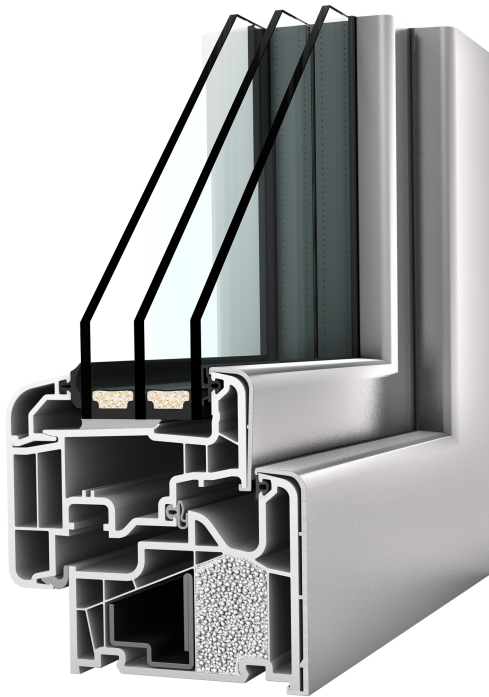

KF 410 UPVC-ALUMINIUM-WINDOW

CHARACTERISTICS

 **Thermal insulation** (in W/m²K)
U_w up to 0,62

 **Sound reduction** (in dB)
up to 34 - 47

 **Security**
up to RC 2

 **Locking**
fully concealed

 **Installation Depth** (in mm)
93

I-tec Glazing

I-tec Insulation

I-tec Decor

Benefitting from weather-resistant aluminium cladding, these windows can be designed in many different colours. Thanks to the I-tec Insulation technology, the frame is insulated all round and thermal insulation is significantly improved. The new I-tec Decor digital printing technology provides you with a wide range of designs to customise the inside. Also available as a uPVC only window.