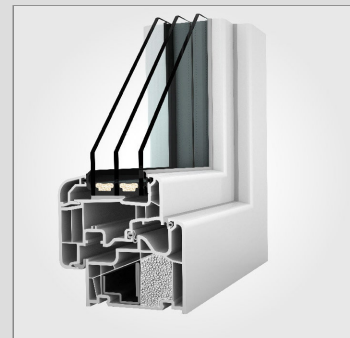

KF 410 UPVC-ALUMINIUM-WINDOW

CHARACTERISTICS

 **Thermal insulation** (in W/m²K)
U_w up to 0,62

 **Sound reduction** (in dB)
up to 34 - 47

 **Security**
up to RC 2

 **Locking**
fully concealed

 **Installation Depth** (in mm)
93

I-tec Glazing

I-tec Insulation

I-tec Decor

Benefitting from weather-resistant aluminium cladding, these windows can be designed in many different colours. Thanks to the I-tec Insulation technology, the frame is insulated all round and thermal insulation is significantly improved. The new I-tec Decor digital printing technology provides you with a wide range of designs to customise the inside. Also available as a uPVC only window.